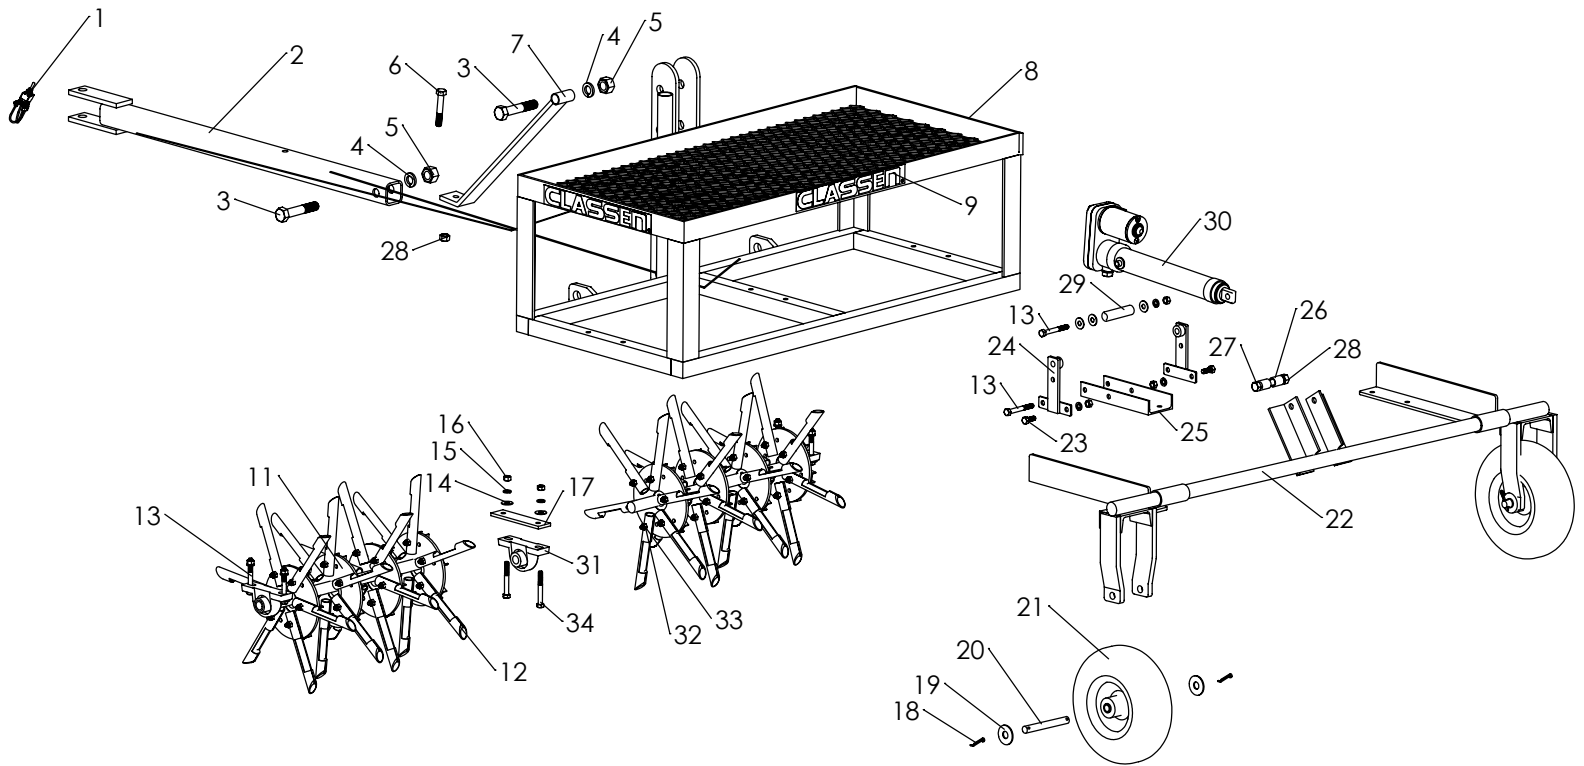

# 48-RTE/60-RTE MAIN FRAME BREAK DOWN

KEY	PART NO.	QTY/ PER SHEET	DESCRIPTION	KEY	PART NO.	QTY/ PER SHEET	DESCRIPTION
				17	C300102	2	CENTER BEARING SPACER
1	C100272	1	ACTUATOR TOGGLE SWITCH	18	C500016	4	5/32" x 1-1/4" COTTER PIN
2	C400058	1	HITCH	19	C500053	4	5/8" FLAT WASHER
3	C500213	2	3/4" x 4" BOLT	20	C300045	2	WHEEL AXLE
4	C500195	2	3/4" LOCK WASHER	21	C100103	2	TIRE & WHEEL ASSEMBLY
5	C500214	2	3/4" NUT	22	C400241	1	48RTE ELECTRIC WHEEL FORK AXLE
6	C500215	1	1/2" x 3" BOLT	22	C400242	1	60RTE ELECTRIC WHEEL FORK AXLE
7	C400059	1	HITCH GUSSET	23	C500043	4	3/8" x 1" BOLT
8	C400153	1	48RTE MAIN FRAME	24	C400151	2	"T" BRACKET
8	C400157	1	60RTE MAIN FRAME	25	C300103	1	CHANNEL BRACKET
9	C100074	3	CLASSEN DECAL	26	C300074	2	1/2" x 1" PIPE SPACER
10	C100069	1	DANGER DECAL (NOT SHOWN)	27	C500158	1	1/2" x 3-1/2" BOLT
11	C700026	2	48RTE TINE SHAFT	28	C500131	2	1/2" LOCK NUT
11	C700027	2	60RTE TINE SHAFT	29	C300104	1	2" PIPE SPACER
12	C100032	48	TINES (60 TINES FOR 60RTE)	30	C100306	1	ACTUATOR
13	C500159	6	3/8" x 3" BOLT	31	C100004	4	1" PILLOW BLOCK BEARING
14	C500042	13	3/8" FLAT WASHER	32	C500147	48	5/16" x 1-1/2" BOLT (60 FOR 60RTE)
15	C500130	13	3/8" LOCK WASHER	33	C500169	48	5/16" LOCK NUT (60 FOR 60RTE)
16	C500129	13	3/8" NUT	34	C500178	4	3/8" X 3-1/4" BOLT